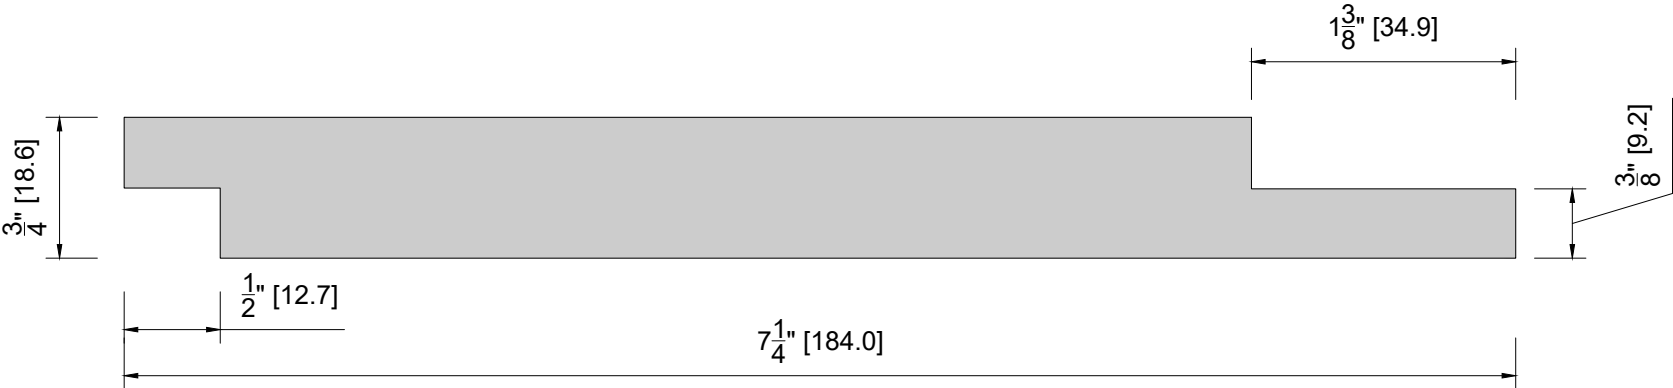

Claymark Solid Gold

crusg_184x018

Issue: 1.0
CAD Scale 1:1
July 2017