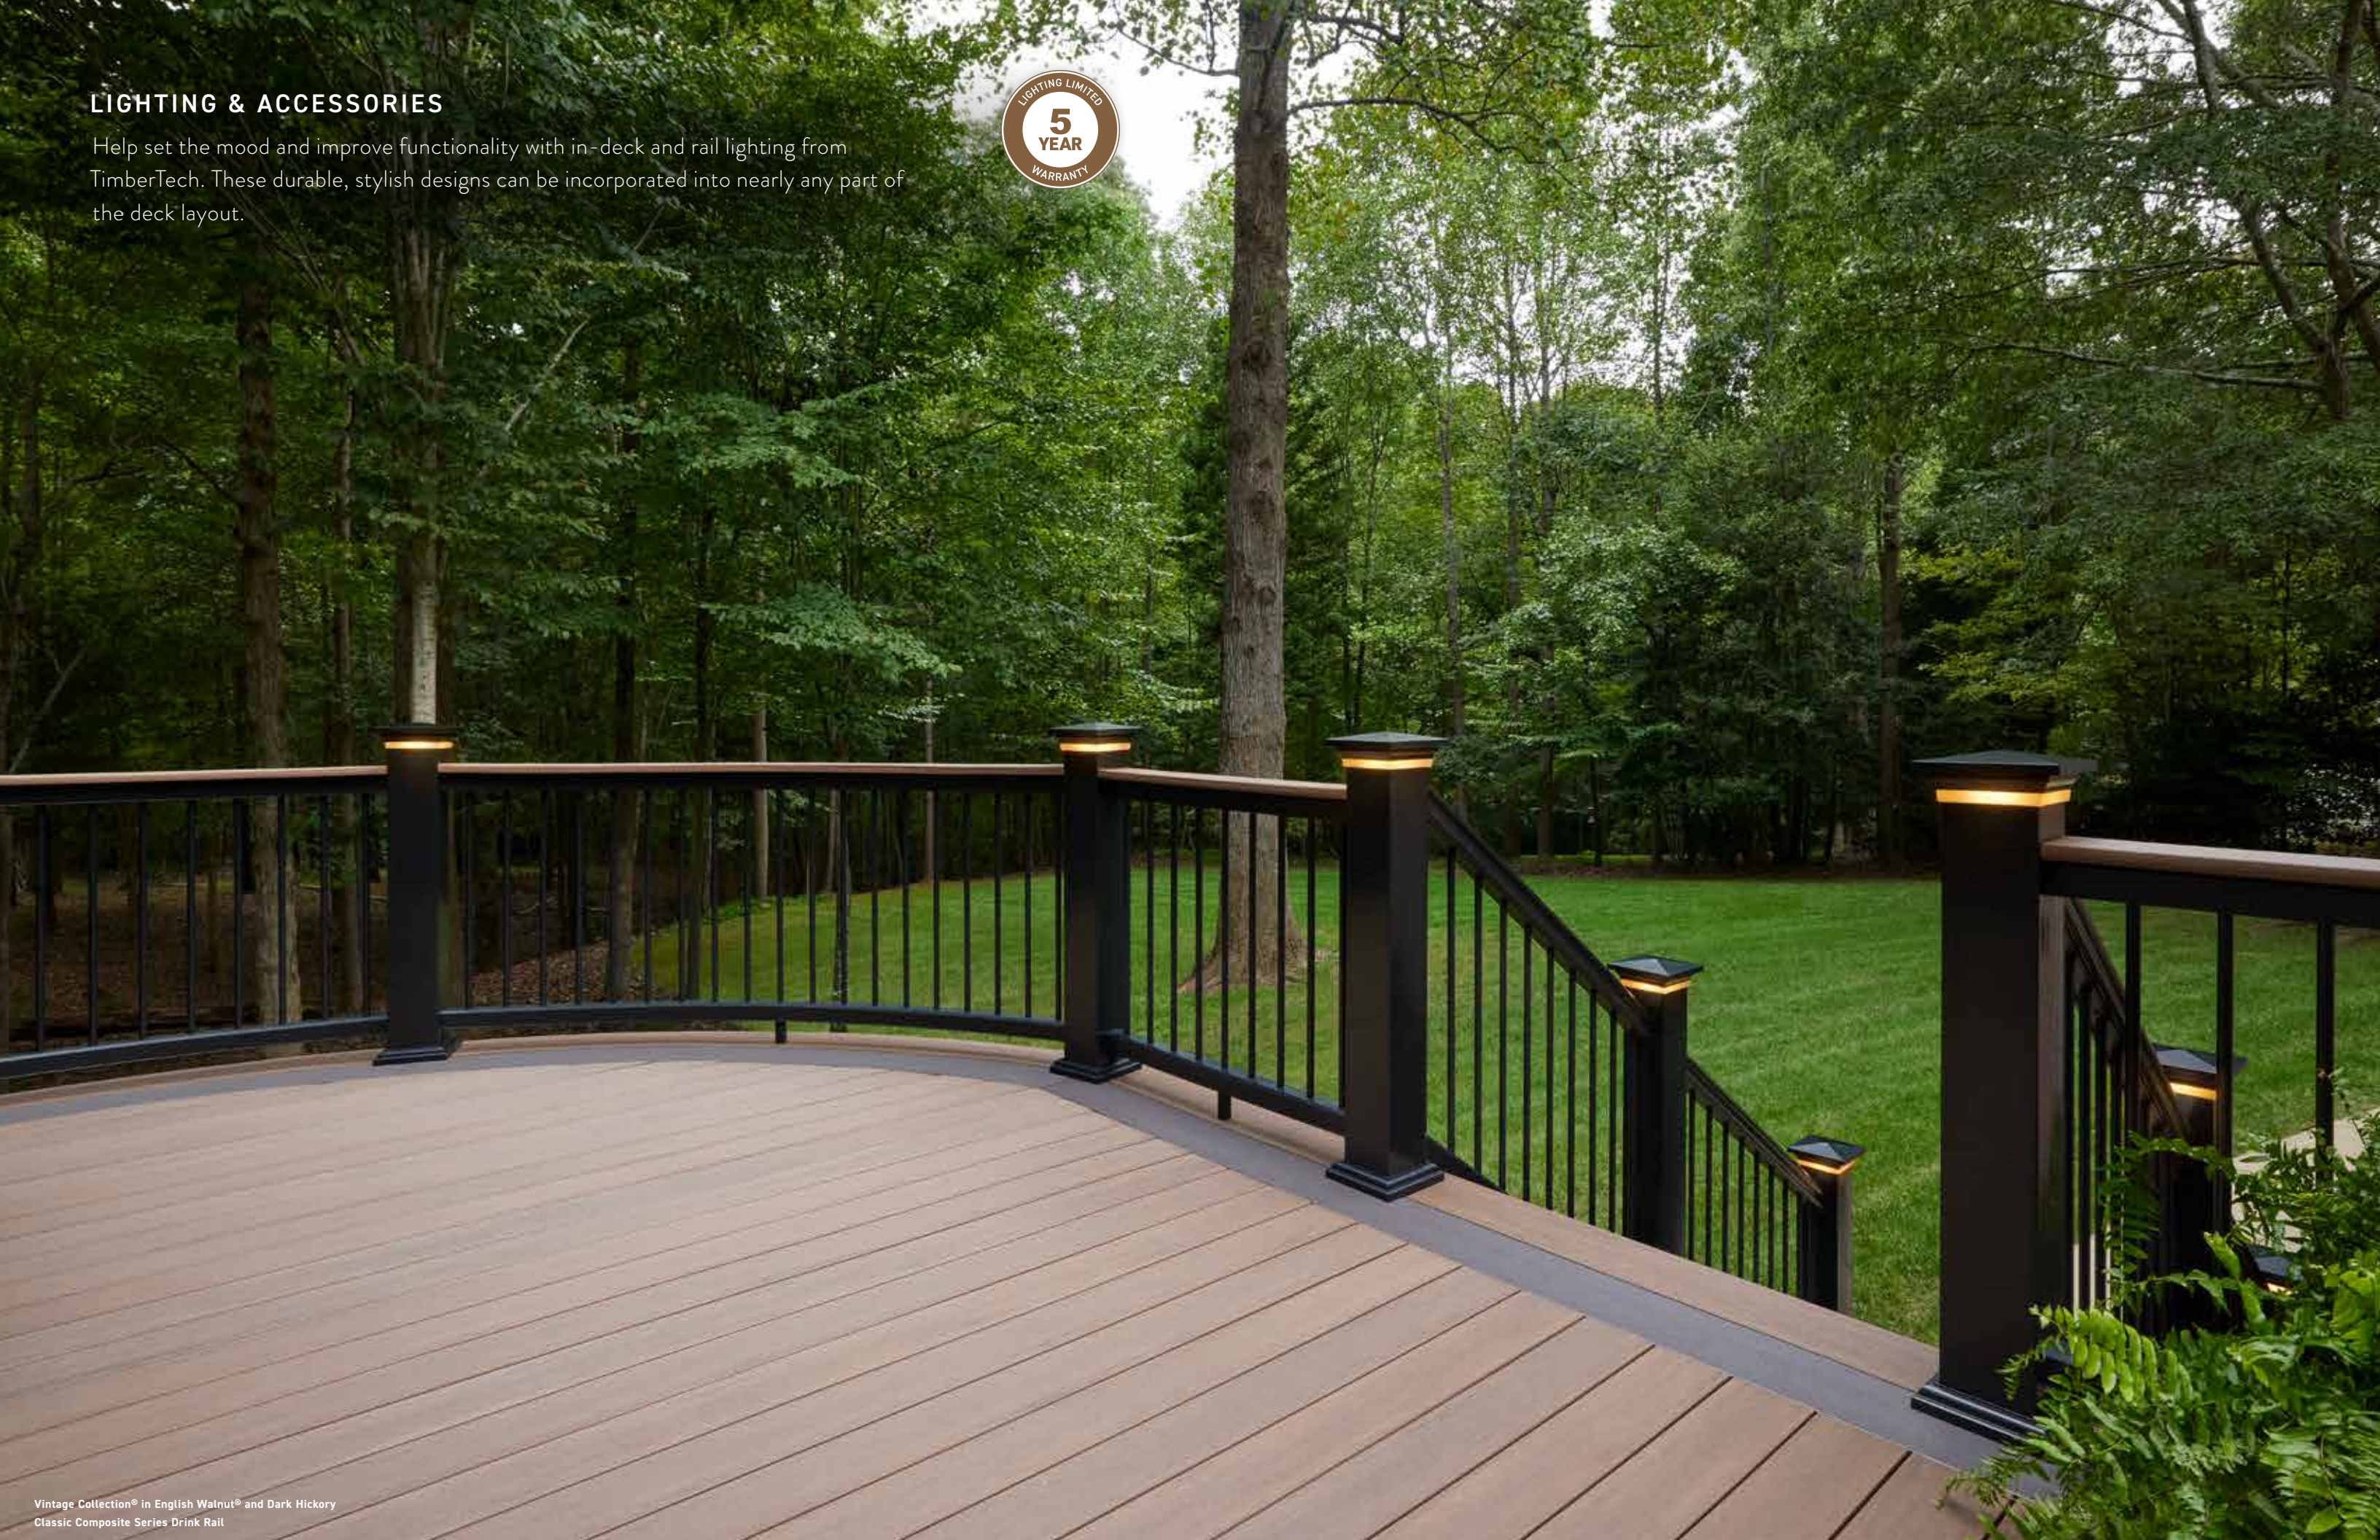

For SKUs and color options see page 40.

3" Post Cap Light

New

3" x 3" Indirect Light Post Cap

3" x 3" Perimeter Light Post Cap

Impression Rail Express® in Dark Bronze

LIGHTING & ACCESSORIES

Help set the mood and improve functionality with in-deck and rail lighting from TimberTech. These durable, stylish designs can be incorporated into nearly any part of the deck layout.